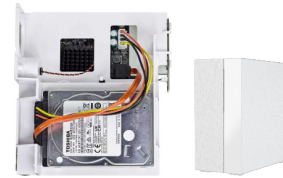

Outdoor NVR with Lockbox

$129

NVR-6108P8-C-LB

Features

COMING SOON

- 8 CH 4K IP 152MB
- H.265 H.264 Cloud Ready
- AI+ Supported, ONVIF Profile S/G/T
- 1HDD Bay
- HDMI 4K VGA 180P
- 8 Ports POE
- Outdoor Weather Proof

NEW WEBSITE

NEW Resources · NEW Look · SAME Products You Love

WWW.DSSDEPOT.COM