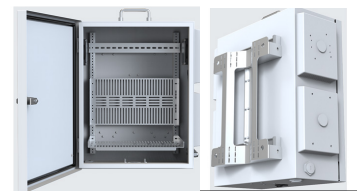

WeatherProof Outdoor Camera Mounting Box

COMING SOON

COMPATIBLE CAMERAS IPC-ExFRxMP-S IPC-EBFR5MPEX IPC-xDFRxMP-TD-S IPC-EBFRxMPWL-AI(II)-M IPC-ExFRxMP-AI-S-WL IPC-QBFR12MP-AI-S IPC-QDFR12MP-TD-AI-S BFRT-xMPW28 DFRT-xMPW28-S BVRT-xxW-xx IPC-xBVR8MPZ-AI(II)-C IPC-EBVR5MPZ-C IPC-EBVR8MPZ-WL-AI(II)-C DFRT-xxPW-WL28-S IPC-QBFR8MP-AI(II)-M-180

DFRJBW-UW	DFRWM-UW	DFRCM-UW	IPCTVIPTZ-CMB-U	IPCTVIPTZ-PMB-U
$11	$25	$28	$28	$28
JUNCTION BOX	WALL MOUNT BRACKET	CEILING MOUNT BRACKET	UNIVERSAL BRACKET THAT WORKS WITH CAMERAS LISTED	
$13	$25	$28	$28	$28
DVRJBW-UW	DVRWM-UW	DVRCM-UW	IPCTVIPTZ-CMB-U	IPCTVIPTZ-PMB-U

COMPATIBLE CAMERAS IPC-EDVR5MP-C IPC-EDVR5MPZ-C IPC-xDVR8MPZ-AI(II)-C IPC-xBVL5MPZ-AI(II)-C IPC-EDVR8MPZ-WL-AI(II)-C DVRT-xxPW DFLT-5MPW28 DFLT-4KW28 IPC-QDFR8MP-AI(II)-M-180 IPC-QDFR8MP-AI(II)-M-DL