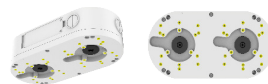

\$25

\$30

POE-114-AI-SET
1 to 4 POE Powered POE Switch
With Outdoor Box

Dual Camera Junction Box One Wire Run for 2 IPC

DFR2JBW-POE

\$59

DVR2JBW-POE

\$69