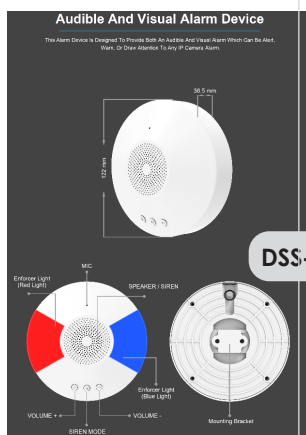

DSS-MIC-IP31-C

$25

WORKS WITH ANY IPC
WITH Audio Cable (-C)