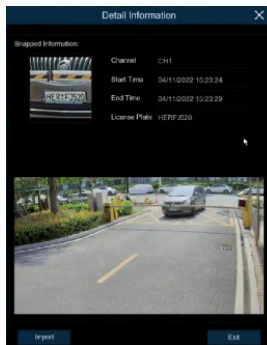

LCD-12-1080P \$120
12 Inch 1080P Mini Monitor
HDMI VGA BNC AV
12V DC Power
Easier to Carry for Local Configuration

64CH AI+ PERFORMANCE 4K NVR Features

AI+ Face Recognition, Pedestrian&Vehicle Detection, Line Crossing, Object Detection, CrossCounting, Heat Map, Crowd Density, Queue Length, License Plate Recognition, Intrusion, Region Entrance, Region Exiting, Perimeter Intrusion, Rare Sound

256CH AI+ PERFORMANCE 4K NVR Features

256Ch NVR
Model: NVR-9016-256

\$1,299

- H.265, H.264 Video Compression Format
- Up to 12MP Resolution Recording
- Max 800 Mbps Bandwidth
- 4 HDMI up to 4K, HDMI 1 8K HDMI 3&4 1080P Only
- Motion Detection, 24/7 Continuous, Manual Recording
- P2P Connection, 2ch Cloud Back Up
- Alarm in and out, Two Way Audio, RS485, E-SATA
- 1 USB 3.0 for Backup, 2 USB 2.0 for Mouse Control
- 16 SATA, Up to 288TB MAX, 3 Year Warranty
- Supports Onvif, PSIA, CGI
- Dual AC 110-240V 250W 3U Case Rack Mountable

BLUE JAY AI+ SPECIALITY IPC

5-50 Motorized Lens LPR

Features

- 1/2.7" Progressive CMOS
- 5MP 2592(H)x1944(V)
- Metal, IP67 Weather Proof
- AI License Plate Detection, SD Slot
- True WDR, 3D DNR, BLC, ICR
- Supports Onvif, PSIA, CGI
- PoE, 3 Year Warranty
- DC 12V, 1A