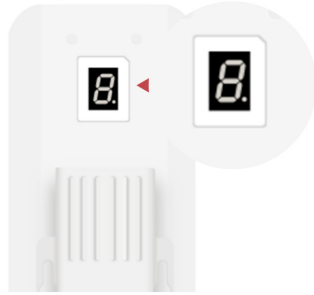

Cost-Effective, High-Performance
Compact and Versatile Design
Powerful Integrated Antenna

Point to Point Wireless Connection to Help Tie Distant Cameras to the Network for Viewing