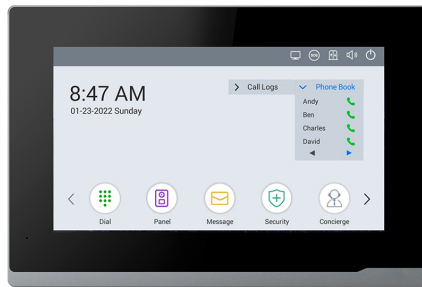

LCD-12-1080P \$120

12 Inch 1080P Mini Monitor
HDMI VGA BNC AV
12V DC Power
Easier to Carry for Local Configuration

IP VIDEO INTERCOM

8" FACIAL RECOGNITION ANDROID DOOR PHONE

S617

DSS-C112-PK-W

\$209

1 Door Wireless WIFI Video Intercom Kit

Features

- Support IC Card, Wireless WIFI
- 7" Inch Interactive Touch Screens
- Support Live View up to 8 IPC
- 2MP, IP 65
- Support SIP 2.0, Easy Configuration
- Integration with other SIP Devices
- Interactive with Indoor Station or APP
- PoE, 3 Year Warranty
- DC 12V, 2A