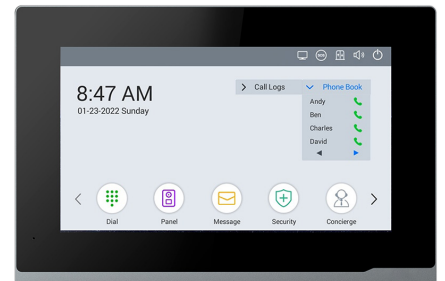

Features E217-W

$115

- SIP Indoor Station
- 7" Inch Interactive Touch Screens
- Support Live View up to 8 IPC
- Two Way Audio
- Door Station REQUIRED
- PoE, 3 Year Warranty
- DC 12V, 2A