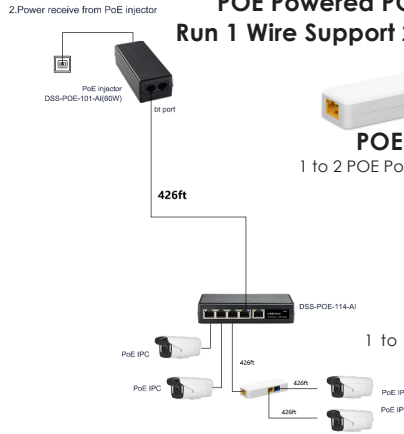

IPC-TDFW4MP-AI(II)-M

\$139

IPC-TDFW8MP-AI(II)-M

\$159

NEW GIGABIT AI POE SWITCH POE PORT AUTO RECOVERY AI POWER PREVENT IPC BURNOUT AUTO EPOE 800 FT

DSS-POE-101-AI(60W)
30/60 Dual Watt
GB POE Injector

\$19

DSS-POE-104-AI-GB
4 Ch AI GB PoE Switch
1 Priority Port Up to 60W

\$35

DSS-POE-108-AI-GB
8 Ch AI PoE Switch
2 Priority Ports Up to 60W

\$59

DSS-POE-116-AI-GB
16 Ch AI PoE Switch
2 Priority Ports Up to 60W

\$129

DSS-POE-124-AI-GB
24 Ch AI PoE Switch
2 Priority Ports Up to 60W

\$199

POE Powered POE Splitter Run 1 Wire Support 2/4 Cameras

POE-112-AI
1 to 2 POE Powered POE Switch

\$15

POE-112-AI-SET
1 to 2 POE Powered POE Switch
With Outdoor Box

\$20

POE-114-AI
1 to 4 POE Powered POE Switch